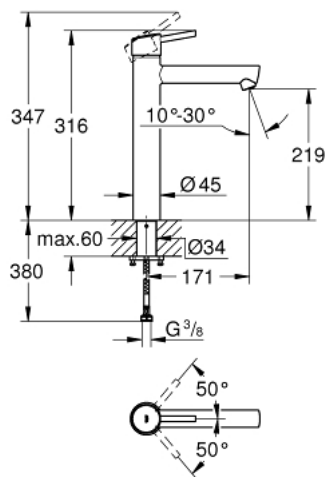

23 920 001 **CONCETTO SINGLE-LEVER BASIN MIXER 1/2"**
XL-SIZE

PRODUCT DESCRIPTION

- Colour: chrome
- single hole installation
- metal lever
- for free-standing basins
- GROHE SilkMove 28 mm ceramic cartridge
- with temperature limiter
- GROHE Long-Life finish
- GROHE Water Saving mousseur 5.7 l/min
- GROHE AquaGuide adjustable mousseur
- rapid installation system
- smooth body
- flexible connection hoses
- min. recommended pressure 1.0 bar

23 920 001 **CONCETTO SINGLE-LEVER BASIN MIXER 1/2"**
XL-SIZE

SPARE PARTS, February 2019 – now

- 1: Lever (Order-nr. 46753000)
- 2: Fitting ring (Order-nr. 46715000)
- 3: Cartridge (Order-nr. 46580000)
- 4: Mousseur (Order-nr. 48547000)
- 5: Shank fastening assembly (Order-nr. 48384000)