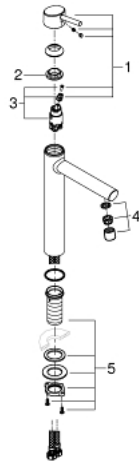

23 920 001 **CONCETTO SINGLE-LEVER BASIN MIXER 1/2"**
XL-SIZE

PRODUCT DESCRIPTION

- Colour: chrome
- single hole installation
- metal lever
- for free-standing basins
- GROHE SilkMove 28 mm ceramic cartridge
- with temperature limiter
- GROHE Long-Life finish
- GROHE Water Saving mousseur 5.7 l/min
- GROHE AquaGuide adjustable mousseur
- rapid installation system
- smooth body
- flexible connection hoses
- min. recommended pressure 1.0 bar

23 920 001 **CONCETTO SINGLE-LEVER BASIN MIXER 1/2"**
XL-SIZE

SPARE PARTS, February 2019 – now

- 1: Lever (Order-nr. 46753000)
- 2: Fitting ring (Order-nr. 46715000)
- 3: Cartridge (Order-nr. 46580000)
- 4: Mousseur (Order-nr. 48547000)
- 5: Shank fastening assembly (Order-nr. 48384000)