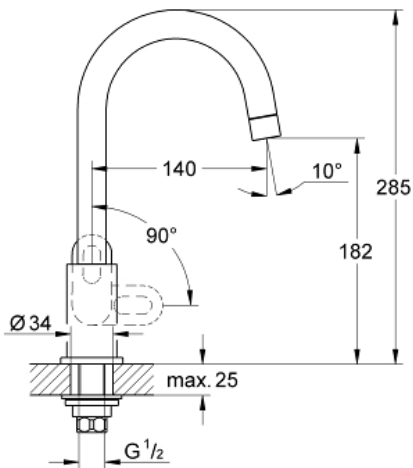

BAULOOP  
Sink tap 1/2"  
MODEL # 31222000

Pure Freude  
an Wasser

GROHE

**Product Description:**

**BAULOOP**  
Sink tap 1/2"

**Standard Specification:**

single hole installation  
metal lever  
ceramic headpart 1/2", 90°  
swivel tubular spout  
mousseur

**GROHE StarLight** chrome finish  
fixation nut

**Color:**

□ 31222000 chrome