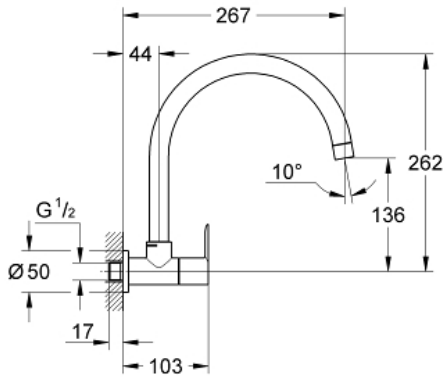

BAULOOP
Sink tap 1/2"
MODEL # 31227000

Pure Freude
an Wasser

GROHE

Product Description:

BAULOOP
Sink tap 1/2"

Standard Specification:

wall mounted
metal lever
ceramic headpart 1/2", 90°
swivel tubular spout
mousseur
GROHE StarLight chrome finish