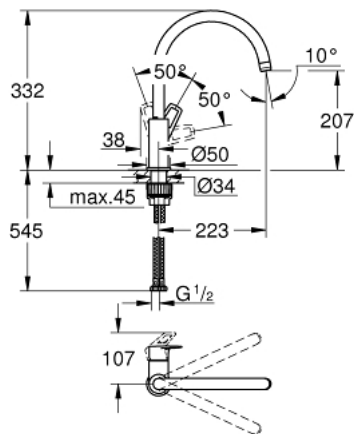

31 232 001 SINGLE-LEVER SINK MIXER 1/2"

PRODUCT DESCRIPTION

- high spout
- single hole installation
- **GROHE StarLight** chrome finish
- **GROHE Longlife** 28 mm ceramic cartridge
- **GROHE Zero** isolated inner water ways - lead and nickel free within the faucet
- spout with mousseur
- swivelling tubular spout
- selectable swivel area : 0° / 150° / 360°
- flexible connection hoses
- **GROHE FastFixation Plus** ultra fast and simple installation - no tools needed

- for installation on a 60 mm worktop fixation set 48 384 000 is needed

31 232 001 **SINGLE-LEVER SINK MIXER 1/2"**

UNITS PER PACKAGE

1: Cartridge (Order-nr. 46963000)

2: Mousseur (Order-nr. 13967000)

3: Support plate (Order-nr. 05334000)

4: Shank fastening assembly (Order-nr. 48384000)*

* Optional accessories