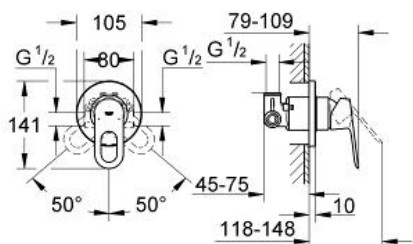

BAULOOP
Single-lever shower mixer
MODEL # 29042000

Pure Freude
an Wasser

GROHE

Product Description:
BAULOOP
Single-lever shower mixer

Standard Specification:
concealed installation
consisting of:
set for final installation
concealed body (32 962 001)
metal lever
GROHE Longlife 46 mm ceramic cartridge
GROHE StarLight chrome finish
adjustable flow rate limiter
adjustable minimum flow rate approx. 2.5 l/min
escutcheon and shaft sealing
optional temperature limiter ref. no. 46 308