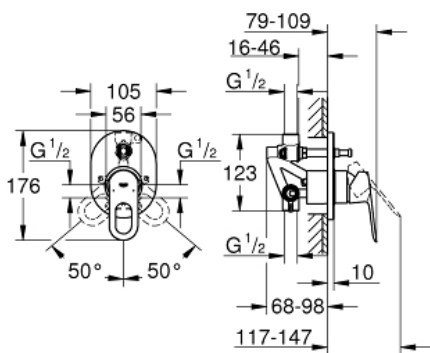

BAULOOP  
Single-lever bath mixer  
MODEL # 29041000

Pure Freude  
an Wasser

GROHE

**Product Description:**  
**BAULOOP**  
Single-lever bath mixer

**Standard Specification:**  
concealed installation  
consisting of:  
set for final installation  
concealed body (32 963 001)  
metal lever  
**GROHE Longlife** 46 mm ceramic cartridge  
**GROHE StarLight** chrome finish  
adjustable flow rate limiter  
adjustable minimum flow rate approx. 2.5 l/min  
automatic diverter: bath/shower  
escutcheon and shaft sealing  
optional temperature limiter ref. no. 46 308