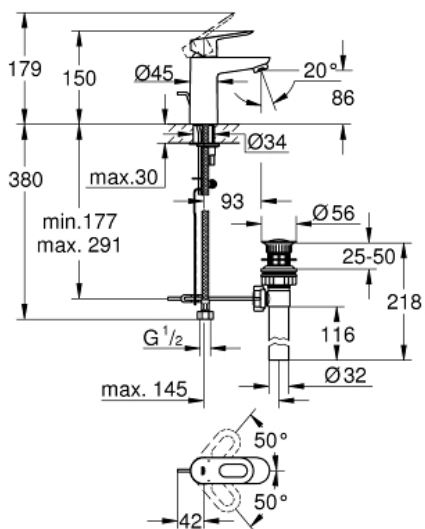

BAULOOP
Single-lever basin mixer 1/2"
MODEL # 32814000

Pure Freude
an Wasser

GROHE

Product Description:
BAULOOP
Single-lever basin mixer 1/2"

Standard Specification:
single hole installation
metal lever
GROHE Longlife 28 mm ceramic cartridge
GROHE StarLight chrome finish
mousseur
pop-up waste set 1"
flexible connection hoses
rapid installation system

Color:
□ 32814000 chrome