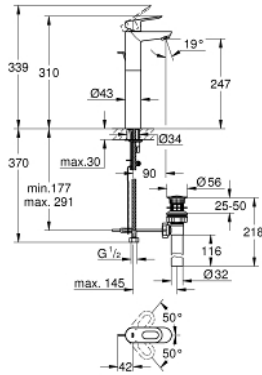

BAULOOP
 Single-lever basin mixer 1/2"
 MODEL # 32856000

Pure Freude
 an Wasser

Product Description:
BAULOOP
 Single-lever basin mixer 1/2"

Standard Specification:
 for free-standing basins
 metal lever
GROHE Longlife 28 mm ceramic cartridge
GROHE StarLight chrome finish
 mousseur
 pop-up waste set 1"
 flexible connection hoses
 rapid installation system

Color:
 32856000 chrome