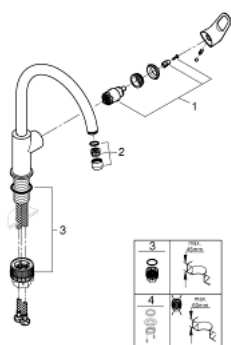

## 31 230 001 SINGLE-LEVER SINK MIXER 1/2"

### PRODUCT DESCRIPTION

- single hole installation
  - metal lever
  - **GROHE StarLight** finish
  - **GROHE Longlife** 28 mm ceramic cartridge
  - **GROHE Zero** isolated inner water ways - lead and nickel free within the faucet
  - swivelling tubular spout
  - mousseur
  - flexible connection hoses
  - **GROHE FastFixation Plus** installation system
- for installation on a 60 mm worktop fixation set 48 384 000 is needed

### SPARE PARTS

- 1: Cartridge (Order-nr. 46963000)
- 2: Mousseur (Order-nr. 13967000)
- 3: Mounting set (Order-nr. 48477000)
- 4: Shank fastening assembly (Order-nr. 48384000)\*

\* Optional accessories