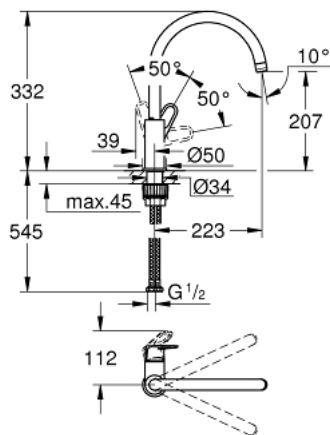

## 31 230 001 SINGLE-LEVER SINK MIXER 1/2"

### PRODUCT DESCRIPTION

- single hole installation
  - metal lever
  - **GROHE StarLight** finish
  - **GROHE Longlife** 28 mm ceramic cartridge
  - **GROHE Zero** isolated inner water ways - lead and nickel free within the faucet
  - swivelling tubular spout
  - mousseur
  - flexible connection hoses
  - **GROHE FastFixation Plus** installation system
- for installation on a 60 mm worktop fixation set 48 384 000 is needed

### SPARE PARTS

- 1: Cartridge (Order-nr. 46963000)
- 2: Mousseur (Order-nr. 13967000)
- 3: Mounting set (Order-nr. 48477000)
- 4: Shank fastening assembly (Order-nr. 48384000)\*

\* Optional accessories