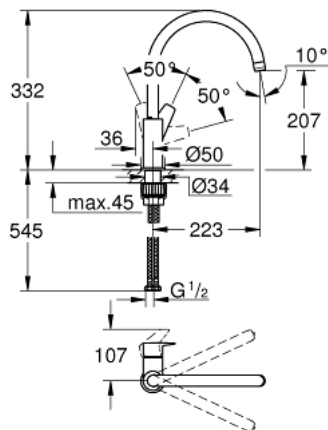

31 233 001 SINGLE-LEVER SINK MIXER 1/2"

PRODUCT DESCRIPTION

- single hole installation
- metal lever
- **GROHE Longlife** 28 mm ceramic cartridge
- **GROHE StarLight** chrome finish
- **GROHE Zero** isolated inner water ways - lead and nickel free within the faucet
- swivelling tubular spout
- mousseur
- flexible connection hoses
- **GROHE FastFixation Plus** ultra fast and simple installation - no tools needed

- for installation on a 60 mm worktop fixation set 48 384 000 is needed

31 233 001 **SINGLE-LEVER SINK MIXER 1/2"**

UNITS PER PACKAGE

1: Cartridge (Order-nr. 46963000)

2: Mousseur (Order-nr. 13967000)

3: Support plate (Order-nr. 05334000)

4: Shank fastening assembly (Order-nr. 48384000)*

* Optional accessories