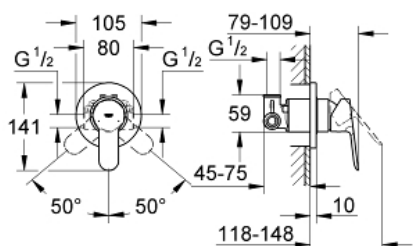

BAUEDGE
Single-lever shower mixer
MODEL # 29040000

Pure Freude
an Wasser

GROHE

Product Description:
BAUEDGE
Single-lever shower mixer

Standard Specification:
concealed installation
consisting of:
set for final installation
concealed body (32 962 000)
metal lever
GROHE Longlife 46 mm ceramic cartridge
GROHE StarLight chrome finish
adjustable flow rate limiter
escutcheon and shaft sealing
optional temperature limiter