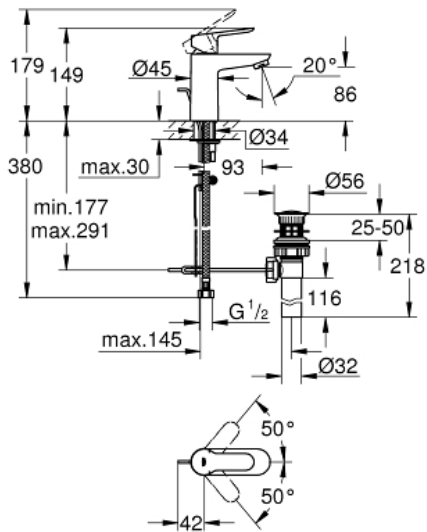

BAUEDGE
Single-lever basin mixer 1/2" S-
Size

MODEL # 32819000

Pure Freude
an Wasser

GROHE

Product Description:

BAUEDGE

Single-lever basin mixer 1/2"

S-Size

Standard Specification:

single hole installation

metal lever

GROHE Longlife 28 mm ceramic cartridge

GROHE StarLight chrome finish

mousseur

pop-up waste set 1"

flexible connection hoses