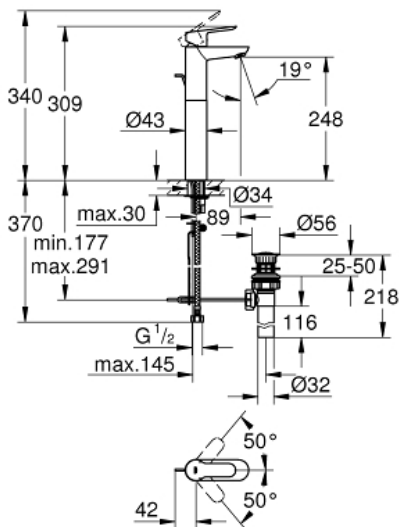

BAUEDGE
Single-lever basin mixer 1/2" XL-
Size

MODEL # 32860000

Pure Freude
an Wasser

Product Description:

BAUEDGE
Single-lever basin mixer 1/2"
XL-Size

Standard Specification:

for free-standing basins
metal lever
GROHE Longlife 28 mm ceramic cartridge
GROHE StarLight chrome finish
mousseur
pop-up waste set 1"
flexible connection hoses
rapid installation system

Color:

□ 32860000 chrome