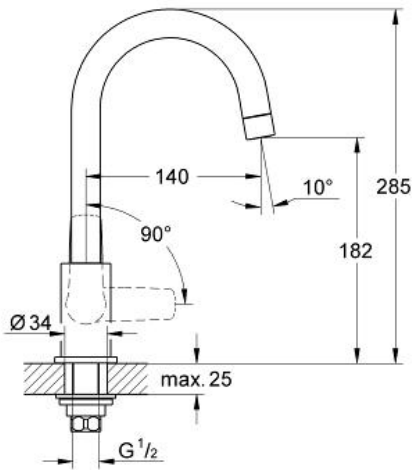

BAUCURVE  
Sink tap 1/2"  
MODEL # 31221000

Pure Freude  
an Wasser

GROHE

**Product Description:**

**BAUCURVE**  
Sink tap 1/2"

**Standard Specification:**

single hole installation  
metal lever  
ceramic headpart 1/2", 90°  
swivel tubular spout  
mousseur

**GROHE StarLight** chrome finish  
fixation nut

**Color:**

□ 31221000 chrome