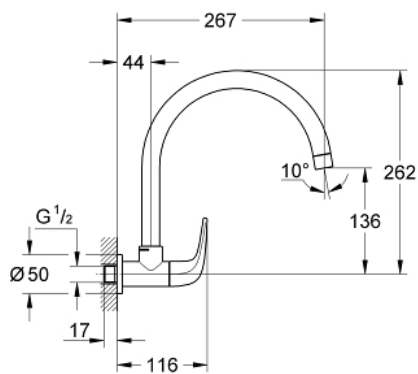

31 226 000 **SINK TAP 1/2"**

PRODUCT DESCRIPTION

- wall mounted
- metal lever
- ceramic headpart 1/2", 90°
- swivel tubular spout
- mousseur
- **GROHE StarLight** chrome finish

31 226 000 **SINK TAP 1/2"**

SPARE PARTS

- 1: Handle (Order-nr. 48120000)
- 1.1: Replacement handle connection kit (Order-nr. 45186000)
- 2: Ceramic headpart, 1/2" (Order-nr. 45882000)
- 2.1: O-ring Ø 18.2 x Ø 1.7 (Order-nr. 0392400M)
- 3: Mousseur (Order-nr. 13928000)