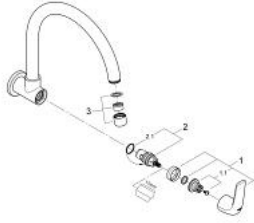

31 226 000 **SINK TAP 1/2"**

PRODUCT DESCRIPTION

- wall mounted
- metal lever
- ceramic headpart 1/2", 90°
- swivel tubular spout
- mousseur
- **GROHE StarLight** chrome finish

31 226 000 **SINK TAP 1/2"**

SPARE PARTS

- 1: Handle (Order-nr. 48120000)
- 1.1: Replacement handle connection kit (Order-nr. 45186000)
- 2: Ceramic headpart, 1/2" (Order-nr. 45882000)
- 2.1: O-ring Ø 18.2 x Ø 1.7 (Order-nr. 0392400M)
- 3: Mousseur (Order-nr. 13928000)