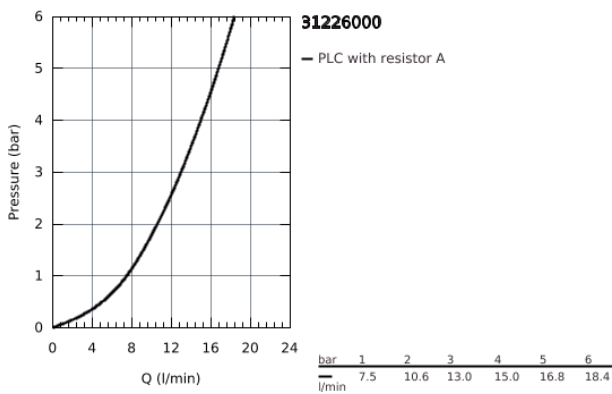

31 226 000 **SINK TAP 1/2"**

PRODUCT DESCRIPTION

- wall mounted
- metal lever
- ceramic headpart 1/2", 90°
- swivel tubular spout
- mousseur
- **GROHE StarLight** chrome finish

31 226 000 **SINK TAP 1/2"**

SPARE PARTS

- 1: Handle (Order-nr. 48120000)
- 1.1: Replacement handle connection kit (Order-nr. 45186000)
- 2: Ceramic headpart, 1/2" (Order-nr. 45882000)
- 2.1: O-ring Ø 18.2 x Ø 1.7 (Order-nr. 0392400M)
- 3: Mousseur (Order-nr. 13928000)