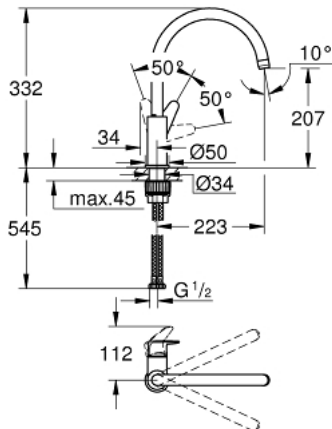

31 231 001 SINGLE-LEVER SINK MIXER 1/2"

PRODUCT DESCRIPTION

- high spout
- single hole installation
- **GROHE StarLight** chrome finish
- **GROHE Longlife** 28 mm ceramic cartridge
- **GROHE Zero** isolated inner water ways - lead and nickel free within the faucet
- spout with mousseur
- swivelling tubular spout
- selectable swivel area : 0° / 150° / 360°
- flexible connection hoses
- **GROHE FastFixation Plus** ultra fast and simple installation - no tools needed

- for installation on a 60 mm worktop fixation set 48 384 000 is needed

31 231 001 **SINGLE-LEVER SINK MIXER 1/2"**

UNITS PER PACKAGE

- 1: Cartridge (Order-nr. 46963000)
- 2: Mousseur (Order-nr. 13967000)
- 3: Mounting set (Order-nr. 48477000)
- 4: Shank fastening assembly (Order-nr. 48384000)*