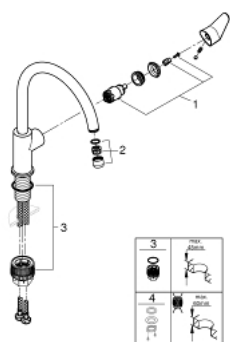

31 231 001 SINGLE-LEVER SINK MIXER 1/2"

PRODUCT DESCRIPTION

- high spout
- single hole installation
- **GROHE StarLight** chrome finish
- **GROHE Longlife** 28 mm ceramic cartridge
- **GROHE Zero** isolated inner water ways - lead and nickel free within the faucet
- spout with mousseur
- swivelling tubular spout
- selectable swivel area : 0° / 150° / 360°
- flexible connection hoses
- **GROHE FastFixation Plus** ultra fast and simple installation - no tools needed

- for installation on a 60 mm worktop fixation set 48 384 000 is needed

31 231 001 **SINGLE-LEVER SINK MIXER 1/2"**

UNITS PER PACKAGE

- 1: Cartridge (Order-nr. 46963000)
- 2: Mousseur (Order-nr. 13967000)
- 3: Mounting set (Order-nr. 48477000)
- 4: Shank fastening assembly (Order-nr. 48384000)*