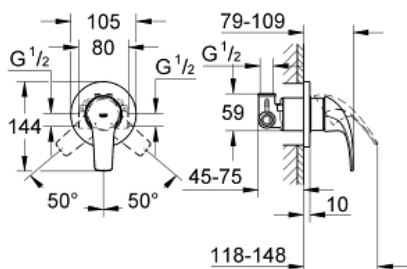

BAUCURVE
Single-lever shower mixer
MODEL # 29044000

Pure Freude
an Wasser

GROHE

Product Description:
BAUCURVE
Single-lever shower mixer

Standard Specification:
concealed installation
consisting of:
set for final installation
concealed body (32 962 001)
metal lever
GROHE Longlife 46 mm ceramic cartridge
GROHE StarLight chrome finish
adjustable flow rate limiter
adjustable minimum flow rate approx. 2.5 l/min
escutcheon and shaft sealing
optional temperature limiter ref. no. 46 308