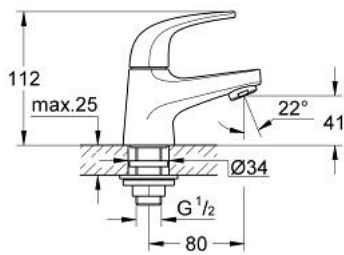

32 958 000 BAUCURVE PILLAR TAP 1/2"

PRODUCT DESCRIPTION

- single hole installation
- metal lever
- ceramic headpart 1/2", 90°
- chrome finish
- mousseur

32 958 000 BAUCURVE PILLAR TAP 1/2"

SPARE PARTS

- 1: Lever (Order-nr. 48029000)
- 2: Ceramic headpart, 1/2" (Order-nr. 45882000)
- 2.1: O-ring $\varnothing 18.2 \times \varnothing 1.7$ (Order-nr. 0392400M)
- 3: Mousseur (Order-nr. 13952000)
- 4: Shank fastening assembly (Order-nr. 45004000)