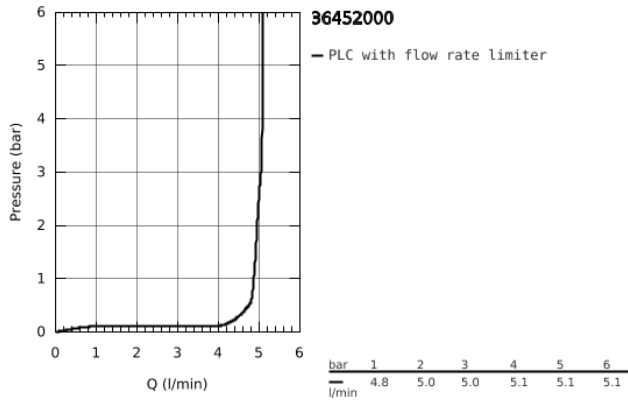

36 452 000 **BAU COSMOPOLITAN E INFRA-RED ELECTRONIC BASIN TAP 1/2"**

36 452 000 **BAU COSMOPOLITAN E INFRA-RED ELECTRONIC BASIN TAP 1/2"**

**SPARE PARTS**, May 2020 – now

- 1: Screw (Spare part-nr. 4283100M)
  - 2: Flow restrictor (Spare part-nr. 42582000)
  - 3: Solenoid valve (Spare part-nr. 42479000)
  - 4: Shank mounting kit (Spare part-nr. 46249000)
  - 5: Non-return valve (Spare part-nr. 4257200M)
  - 6: Filter (Spare part-nr. 4241300M)
  - 7: Battery Housing (Spare part-nr. 42393000)
  - 7.1: Battery (Spare part-nr. 42886000)
  - 8: Remote control (Spare part-nr. 36407001)\*
  - 9: Mounting wrench (Spare part-nr. 19017000)\*
  - 10: Power extension cable (Spare part-nr. 36340000)\*
  - 11: Power extension cable (Spare part-nr. 36341000)\*
- \* Optional accessories