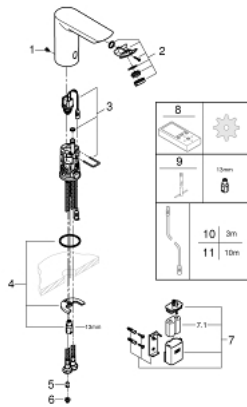

36 452 000 **BAU COSMOPOLITAN E INFRA-RED ELECTRONIC BASIN TAP 1/2"**

36 452 000 **BAU COSMOPOLITAN E INFRA-RED ELECTRONIC BASIN TAP 1/2"**

**SPARE PARTS**, May 2020 – now

- 1: Screw (Spare part-nr. 4283100M)
  - 2: Flow restrictor (Spare part-nr. 42582000)
  - 3: Solenoid valve (Spare part-nr. 42479000)
  - 4: Shank mounting kit (Spare part-nr. 46249000)
  - 5: Non-return valve (Spare part-nr. 4257200M)
  - 6: Filter (Spare part-nr. 4241300M)
  - 7: Battery Housing (Spare part-nr. 42393000)
  - 7.1: Battery (Spare part-nr. 42886000)
  - 8: Remote control (Spare part-nr. 36407001)\*
  - 9: Mounting wrench (Spare part-nr. 19017000)\*
  - 10: Power extension cable (Spare part-nr. 36340000)\*
  - 11: Power extension cable (Spare part-nr. 36341000)\*
- \* Optional accessories