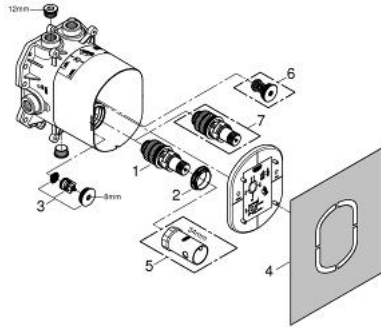

35 500 000 GROHE RAPIDO T THERMOSTATIC MIXER FOR CONCEALED INSTALLATION

PRODUCT DESCRIPTION

- for use with Grohtherm Special
- without finishing trim set
- flat installation depth 70 - 95 mm
- easy to install, premounted and tested unit
- GROHE TurboStat compact cartridge with wax thermoelement
- two top outlets 1/2", lockable
- high flow rate up to 50 l/min. by use of three outlets
- bottom outlet 1/2" can be used only with separate stop valve
- safe to install, stable built-in-box and protective cap
- fixation options for solid walls and dry cladding
- material for wall sealing included
- Aquadimmer-diverter for bath mixer or stop valve for shower mixer in finishing trim set
- body of DR brass
- built-in non return valves and dirt strainers
- GROHE EcoJoy technology for less water and perfect flow
- min. recommended pressure 1.0 bar

35 500 000 GROHE RAPIDO T THERMOSTATIC MIXER FOR CONCEALED INSTALLATION

SPARE PARTS

1: Thermostatic compact cartridge 3/4" (Order-nr. 47483000)

2: Fitting ring (Order-nr. 47765000)

3: Non-return valve (Order-nr. 47753000)

4: Seal kit (Order-nr. 48263000)

5: Socket Spanner (Order-nr. 19332000)*

6: Safety Combination (EN 1717) (Order-nr. 29007000)*

7: Thermostatic compact cartridge 3/4" (Order-nr. 47186000)*

* Optional accessories