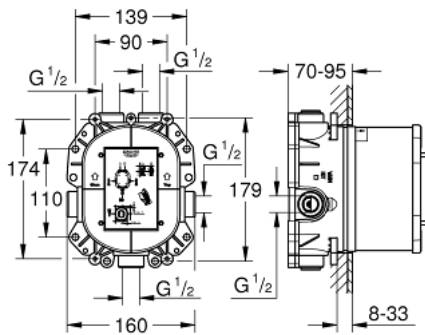

35 500 000 GROHE RAPIDO T THERMOSTATIC MIXER FOR CONCEALED INSTALLATION

PRODUCT DESCRIPTION

- for use with Grohtherm Special
- without finishing trim set
- flat installation depth 70 - 95 mm
- easy to install, premounted and tested unit
- GROHE TurboStat compact cartridge with wax thermoelement
- two top outlets 1/2", lockable
- high flow rate up to 50 l/min. by use of three outlets
- bottom outlet 1/2" can be used only with separate stop valve
- safe to install, stable built-in-box and protective cap
- fixation options for solid walls and dry cladding
- material for wall sealing included
- Aquadimmer-diverter for bath mixer or stop valve for shower mixer in finishing trim set
- body of DR brass
- built-in non return valves and dirt strainers
- GROHE EcoJoy technology for less water and perfect flow
- min. recommended pressure 1.0 bar

35 500 000 GROHE RAPIDO T THERMOSTATIC MIXER FOR CONCEALED INSTALLATION

SPARE PARTS

1: Thermostatic compact cartridge 3/4" (Order-nr. 47483000)

2: Fitting ring (Order-nr. 47765000)

3: Non-return valve (Order-nr. 47753000)

4: Seal kit (Order-nr. 48263000)

5: Socket Spanner (Order-nr. 19332000)*

6: Safety Combination (EN 1717) (Order-nr. 29007000)*

7: Thermostatic compact cartridge 3/4" (Order-nr. 47186000)*

* Optional accessories