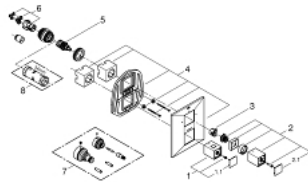

19 792 000 ALLURE BRILLIANT THERMOSTAT WITH INTEGRATED 2-WAY DIVERTER FOR BATH OR SHOWER WITH MORE THAN ONE OUTLET

PRODUCT DESCRIPTION

- set for final installation for
- GROHE Rapido T 35 500 000
- without concealed body
- GROHE StarLight chrome finish
- GROHE SafeStop Plus optional temperature limiter at 43°C included
- Aquadimmer with multiple function
- - flow control
- diverter for 2 outlets
- wall escutcheon with GROHE FastFixation (covered escutcheon- and shaft sealing, covered fixing)
- metal handles

19 792 000 ALLURE BRILLIANT THERMOSTAT WITH INTEGRATED 2-WAY DIVERTER FOR BATH OR SHOWER WITH MORE THAN ONE OUTLET

SPARE PARTS

- 1: Temperature control handle (Order-nr. 47839000)
- 1.1: Cap (Order-nr. 4784000M)
- 2: Handle for shut-off valve (Order-nr. 47842000)
- 2.1: Cap (Order-nr. 4784000M)
- 3: Stop ring (Order-nr. 47843000)
- 4: Escutcheon (Order-nr. 47844000)
- 5: Aquadimmer (Order-nr. 47364000)
- 6: Adapter (Order-nr. 12701000)
- 7: Extension-set 27.5 mm (Order-nr. 47781000)*
- 8: Socket Spanner (Order-nr. 19332000)*