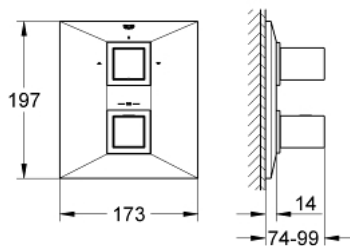

19 792 000 ALLURE BRILLIANT THERMOSTAT WITH INTEGRATED 2-WAY DIVERTER FOR BATH OR SHOWER WITH MORE THAN ONE OUTLET

PRODUCT DESCRIPTION

- set for final installation for
- GROHE Rapido T 35 500 000
- without concealed body
- GROHE StarLight chrome finish
- GROHE SafeStop Plus optional temperature limiter at 43°C included
- Aquadimmer with multiple function
- - flow control
- diverter for 2 outlets
- wall escutcheon with GROHE FastFixation (covered escutcheon- and shaft sealing, covered fixing)
- metal handles

19 792 000 ALLURE BRILLIANT THERMOSTAT WITH INTEGRATED 2-WAY DIVERTER FOR BATH OR SHOWER WITH MORE THAN ONE OUTLET

SPARE PARTS

- 1: Temperature control handle (Order-nr. 47839000)
- 1.1: Cap (Order-nr. 4784000M)
- 2: Handle for shut-off valve (Order-nr. 47842000)
- 2.1: Cap (Order-nr. 4784000M)
- 3: Stop ring (Order-nr. 47843000)
- 4: Escutcheon (Order-nr. 47844000)
- 5: Aquadimmer (Order-nr. 47364000)
- 6: Adapter (Order-nr. 12701000)
- 7: Extension-set 27.5 mm (Order-nr. 47781000)*
- 8: Socket Spanner (Order-nr. 19332000)*