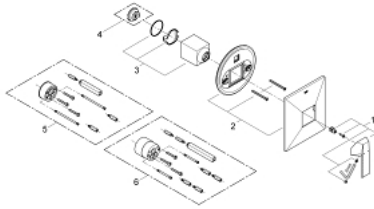

19 789 000 ALLURE BRILLIANT SINGLE-LEVER SHOWER MIXER TRIM

PRODUCT DESCRIPTION

- set for final installation for
- 33 961 000, 33 962 000, 33 963 000, 33 964 000, 33 965 000, 33 966 000, 35 501 000
- without concealed body
- GROHE StarLight chrome finish
- escutcheon- and shaft-sealing
- metal escutcheon
- covered coupling

19 789 000 ALLURE BRILLIANT SINGLE-LEVER SHOWER MIXER TRIM

SPARE PARTS, August 2010 – now

- 1: Lever (Order-nr. 46804000)
- 2: Escutcheon (Order-nr. 46795000)
- 3: Shield for cross handle (Order-nr. 46784000)
- 4: Temperature limiter (Order-nr. 46375000)*
- 5: Flush pipe extension (Order-nr. 46807000)*
- 6: Flush pipe extension (Order-nr. 46808000)*