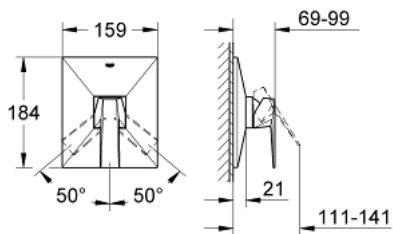

19 789 000 ALLURE BRILLIANT SINGLE-LEVER SHOWER MIXER TRIM

PRODUCT DESCRIPTION

- set for final installation for
- 33 961 000, 33 962 000, 33 963 000, 33 964 000, 33 965 000, 33 966 000, 35 501 000
- without concealed body
- GROHE StarLight chrome finish
- escutcheon- and shaft-sealing
- metal escutcheon
- covered coupling

19 789 000 ALLURE BRILLIANT SINGLE-LEVER SHOWER MIXER TRIM

SPARE PARTS, August 2010 – now

- 1: Lever (Order-nr. 46804000)
- 2: Escutcheon (Order-nr. 46795000)
- 3: Shield for cross handle (Order-nr. 46784000)
- 4: Temperature limiter (Order-nr. 46375000)*
- 5: Flush pipe extension (Order-nr. 46807000)*
- 6: Flush pipe extension (Order-nr. 46808000)*