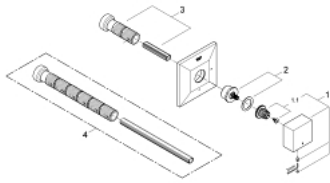

19 796 000 ALLURE BRILLIANT CONCEALED VALVE EXPOSED PART

PRODUCT DESCRIPTION

- set for final installation for
- 29 032 000 (preassembled headpart 1/2")
- 29 068 000 (preassembled ceramic headpart 1/2" – not to be used for shut-off)
- 35 028 000
- **GROHE StarLight** chrome finish
- installation depth infinitely adjustable
- 43 - 91 mm

19 796 000 ALLURE BRILLIANT CONCEALED VALVE EXPOSED PART

SPARE PARTS

1: Handle (Order-nr. 48131000)

2: Extension for spindle (Order-nr. 48044000)

3: Extension-set, 80 mm (Order-nr. 45202000)

4: Extension-set 200 mm (Order-nr. 45203000)*