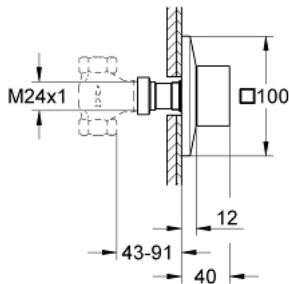

19 796 000 ALLURE BRILLIANT CONCEALED VALVE EXPOSED PART

PRODUCT DESCRIPTION

- set for final installation for
- 29 032 000 (preassembled headpart 1/2")
- 29 068 000 (preassembled ceramic headpart 1/2" – not to be used for shut-off)
- 35 028 000
- **GROHE StarLight** chrome finish
- installation depth infinitely adjustable
- 43 - 91 mm

19 796 000 ALLURE BRILLIANT CONCEALED VALVE EXPOSED PART

SPARE PARTS

1: Handle (Order-nr. 48131000)

2: Extension for spindle (Order-nr. 48044000)

3: Extension-set, 80 mm (Order-nr. 45202000)

4: Extension-set 200 mm (Order-nr. 45203000)*