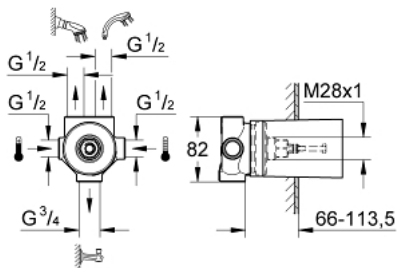

29 033 000 5-WAY DIVERTER

PRODUCT DESCRIPTION

- concealed body
- wall installation
- with ceramic sealing disks
- connection cold and hot 1/2"
- 2 outlets 1/2"
- 1 bath outlet 3/4"
- installation depth adjustable
- 66 - 113 mm
- DR-brass

29 033 000 5-WAY DIVERTER

SPARE PARTS, July 2007 – now

1: Headpart ceramic (Spare part-nr. 45676000)