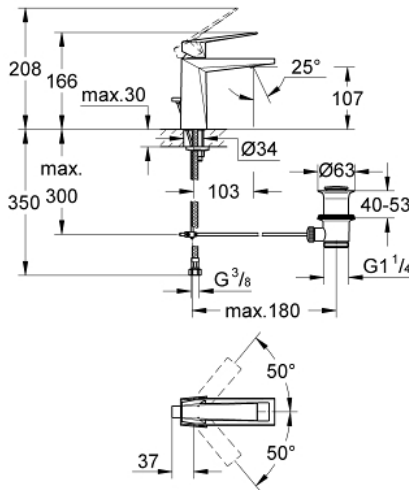

23 029 000 **ALLURE BRILLIANT BASIN MIXER 1/2"**
M-SIZE

PRODUCT DESCRIPTION

- monobloc installation
- 28 mm ceramic cartridge
with **GROHE SilkMove**
- temperature limiter
- **GROHE StarLight** chrome finish
- **GROHE EcoJoy** 5.0 l/min. flow limiter
- **GROHE FastFixation** installation system
- spout with integrated mousseur
- pop-up waste set 1 1/4"

- flexible connection hoses

23 029 000 ALLURE BRILLIANT BASIN MIXER 1/2"
M-SIZE

SPARE PARTS

- 1: Lever (Order-nr. 46793000)
 - 2: retaining ring (Order-nr. 46715000)
 - 3: Cartridge (Order-nr. 46580000)
 - 4: Race (Order-nr. 46794000)
 - 5: Pop-up rod (Order-nr. 46787000)
 - 6: Shank mounting kit (Order-nr. 46249000)
 - 7: Pop-up waste set 1 1/4" (Order-nr. 28910000)
 - 7.1: Chrome bath plug (Order-nr. 07182000)
 - 7.2: Eccentric rod (Order-nr. 07052000)
 - 8: Mounting wrench (Order-nr. 19017000)*
 - 9: Eccentric rod (Order-nr. 07341000)*
- * Optional accessories