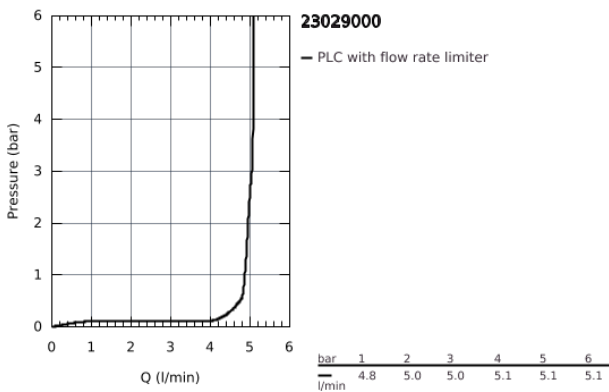

23 029 000 **ALLURE BRILLIANT BASIN MIXER 1/2"**
M-SIZE

PRODUCT DESCRIPTION

- monobloc installation
- 28 mm ceramic cartridge
with **GROHE SilkMove**
- temperature limiter
- **GROHE StarLight** chrome finish
- **GROHE EcoJoy** 5.0 l/min. flow limiter
- **GROHE FastFixation** installation system
- spout with integrated mousseur
- pop-up waste set 1 1/4"

- flexible connection hoses

23 029 000 ALLURE BRILLIANT BASIN MIXER 1/2"
M-SIZE

SPARE PARTS

- 1: Lever (Order-nr. 46793000)
 - 2: retaining ring (Order-nr. 46715000)
 - 3: Cartridge (Order-nr. 46580000)
 - 4: Race (Order-nr. 46794000)
 - 5: Pop-up rod (Order-nr. 46787000)
 - 6: Shank mounting kit (Order-nr. 46249000)
 - 7: Pop-up waste set 1 1/4" (Order-nr. 28910000)
 - 7.1: Chrome bath plug (Order-nr. 07182000)
 - 7.2: Eccentric rod (Order-nr. 07052000)
 - 8: Mounting wrench (Order-nr. 19017000)*
 - 9: Eccentric rod (Order-nr. 07341000)*
- * Optional accessories