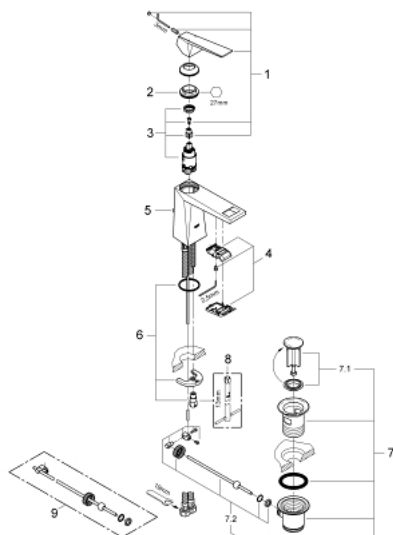

23 029 000 **ALLURE BRILLIANT BASIN MIXER 1/2"**
M-SIZE

PRODUCT DESCRIPTION

- monobloc installation
- 28 mm ceramic cartridge
with **GROHE SilkMove**
- temperature limiter
- **GROHE StarLight** chrome finish
- **GROHE EcoJoy** 5.0 l/min. flow limiter
- **GROHE FastFixation** installation system
- spout with integrated mousseur
- pop-up waste set 1 1/4"

- flexible connection hoses

23 029 000 ALLURE BRILLIANT BASIN MIXER 1/2"
M-SIZE

SPARE PARTS

- 1: Lever (Order-nr. 46793000)
 - 2: retaining ring (Order-nr. 46715000)
 - 3: Cartridge (Order-nr. 46580000)
 - 4: Race (Order-nr. 46794000)
 - 5: Pop-up rod (Order-nr. 46787000)
 - 6: Shank mounting kit (Order-nr. 46249000)
 - 7: Pop-up waste set 1 1/4" (Order-nr. 28910000)
 - 7.1: Chrome bath plug (Order-nr. 07182000)
 - 7.2: Eccentric rod (Order-nr. 07052000)
 - 8: Mounting wrench (Order-nr. 19017000)*
 - 9: Eccentric rod (Order-nr. 07341000)*
- * Optional accessories