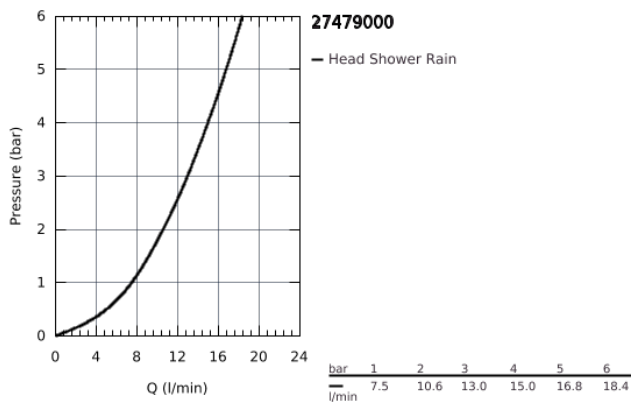

27 479 000 RAINSHOWER ALLURE HEAD SHOWER 1 SPRAY

PRODUCT DESCRIPTION

- Rain
- 230 x 230 mm
- material: metal
- ball joint with turning angle $\pm 15^\circ$
- connection thread 1/2"
- **GROHE DreamSpray** perfect spray pattern
- **GROHE StarLight** chrome finish
- **SpeedClean** anti-limescale system

27 479 000 **RAINSHOWER ALLURE HEAD SHOWER 1 SPRAY**

SPARE PARTS

1: Inlet valve assembly (Order-nr. 45933000)