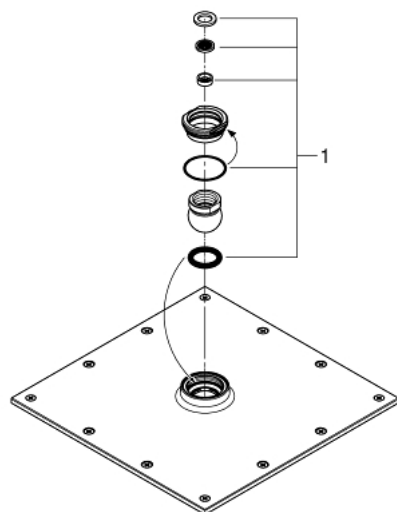

27 479 000 RAINSHOWER ALLURE HEAD SHOWER 1 SPRAY

PRODUCT DESCRIPTION

- Rain
- 230 x 230 mm
- material: metal
- ball joint with turning angle $\pm 15^\circ$
- connection thread 1/2"
- **GROHE DreamSpray** perfect spray pattern
- **GROHE StarLight** chrome finish
- **SpeedClean** anti-limescale system

27 479 000 **RAINSHOWER ALLURE HEAD SHOWER 1 SPRAY**

SPARE PARTS

1: Inlet valve assembly (Order-nr. 45933000)