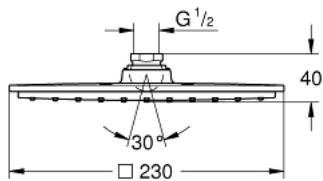

27 479 000 RAINSHOWER ALLURE HEAD SHOWER 1 SPRAY

PRODUCT DESCRIPTION

- Rain
- 230 x 230 mm
- material: metal
- ball joint with turning angle $\pm 15^\circ$
- connection thread 1/2"
- **GROHE DreamSpray** perfect spray pattern
- **GROHE StarLight** chrome finish
- **SpeedClean** anti-limescale system

27 479 000 **RAINSHOWER ALLURE HEAD SHOWER 1 SPRAY**

SPARE PARTS

1: Inlet valve assembly (Order-nr. 45933000)