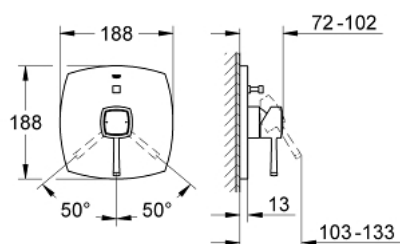

19 920 000 GRANDERA SINGLE-LEVER BATH/SHOWER MIXER

PRODUCT DESCRIPTION

- Colour: chrome
- final installation set for
- 33 961 000, 33 963 000, 33 965 000, 35 501 000
- without concealed body
- GROHE Long-Life finish
- automatic diverter: bath/shower
- escutcheon- and shaft-sealing
- metal escutcheon
- covered fixing
- minimum pressure 1,0 bar

19 920 000 GRANDERA SINGLE-LEVER BATH/SHOWER MIXER

UNITS PER PACKAGE , October 2016 – now

1: Lever (Order-nr. 46833000)

2: Escutcheon (Order-nr. 46834000)

3: Repl.kit f.rotary valve (Order-nr. 46785000)

4: Temperature limiter (Order-nr. 46375000)*