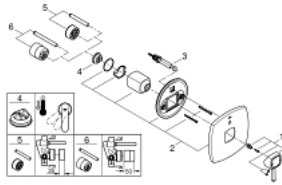

19 920 000 GRANDERA SINGLE-LEVER BATH/SHOWER MIXER

PRODUCT DESCRIPTION

- Colour: chrome
- final installation set for
- 33 961 000, 33 963 000, 33 965 000, 35 501 000
- without concealed body
- GROHE Long-Life finish
- automatic diverter: bath/shower
- escutcheon- and shaft-sealing
- metal escutcheon
- covered fixing
- minimum pressure 1,0 bar

19 920 000 GRANDERA SINGLE-LEVER BATH/SHOWER MIXER

UNITS PER PACKAGE , October 2016 – now

1: Lever (Order-nr. 46833000)

2: Escutcheon (Order-nr. 46834000)

3: Repl.kit f.rotary valve (Order-nr. 46785000)

4: Temperature limiter (Order-nr. 46375000)*