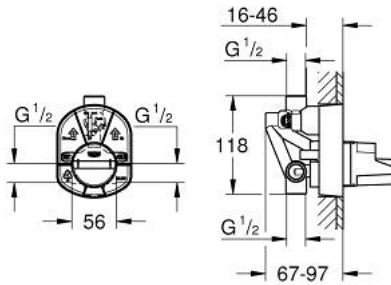

## 33 963 000 SINGLE-LEVER MIXER, CONCEALED BODY

### PRODUCT DESCRIPTION

- for bath and shower
- without finishing trim set
- wall installation
- GROHE SilkMove 46 mm ceramic cartridge
- adjustable flow rate limiter
- top and bottom outlet 1/2"
- cap included
- diverter in set for final installation
- clockwise thread

33 963 000 **SINGLE-LEVER MIXER, CONCEALED BODY**

**SPARE PARTS**, January 1994 – now

1: Cartridge (Order-nr. 46048000)