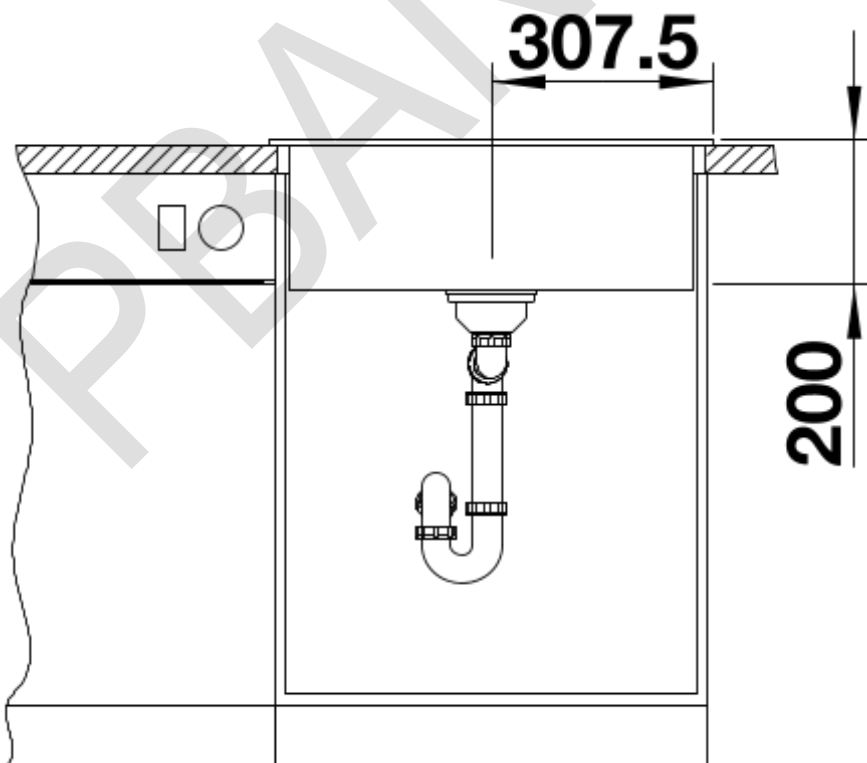

Color

Available color:
SILGRANIT alu metallic

Planning information

- Special fixing elements are required for under mount installation.

Scope of supply

- waste kit with space-saving pipe
- 3 ½" basket strainer

Details

Top view

Cut-out

Front view

Side view

PBANGLA.NET