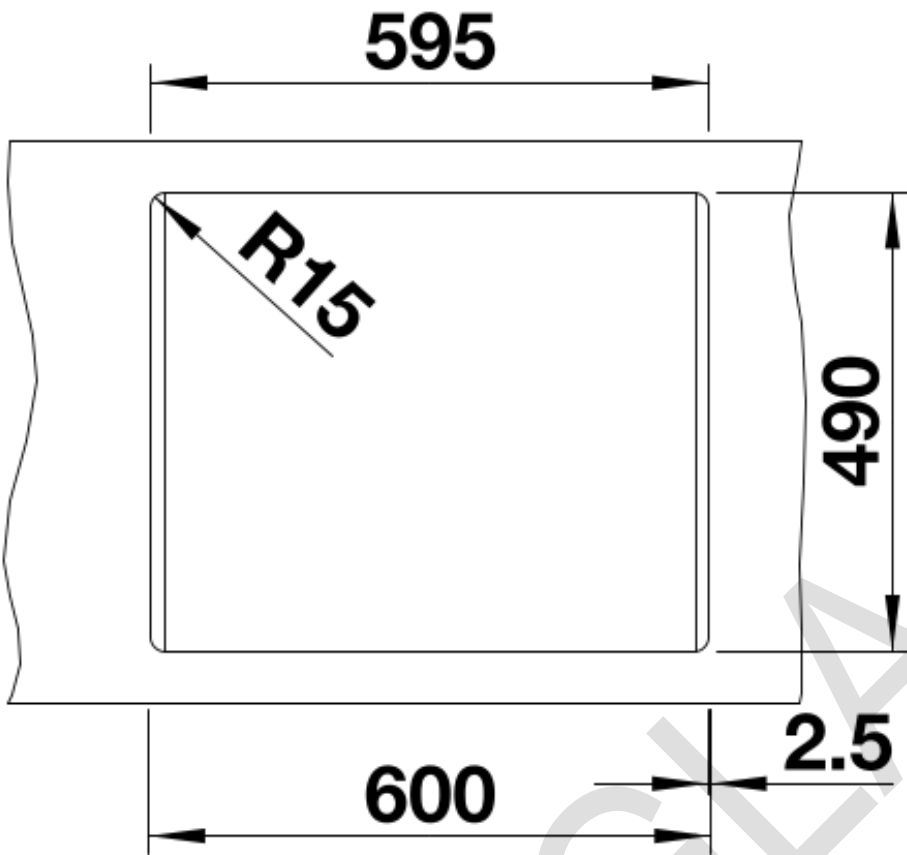

Color

Available color:
SILGRANIT alu metallic

Planning information

- Special fixing elements are required for under mount installation.

Scope of supply

- waste kit with space-saving pipe
- 3 ½" basket strainer

Details

Top view

Cut-out

Front view

Side view

PBANGLA.NET