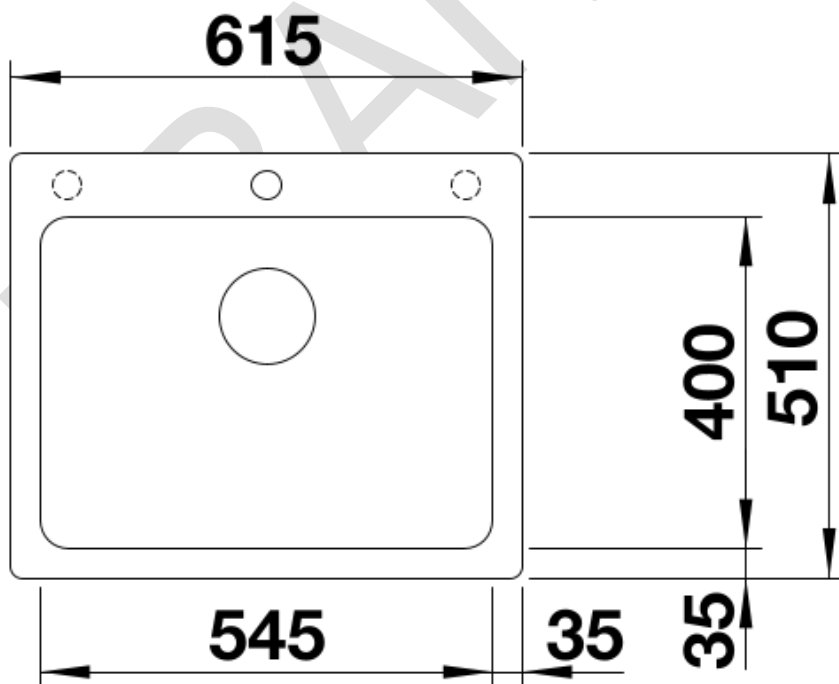

Color

Available color:
SILGRANIT alu metallic

Planning information

- Special fixing elements are required for under mount installation.

Scope of supply

- waste kit with space-saving pipe
- 3 ½" basket strainer

Details

Top view

Cut-out

Front view

Side view

PBANGLA.NET