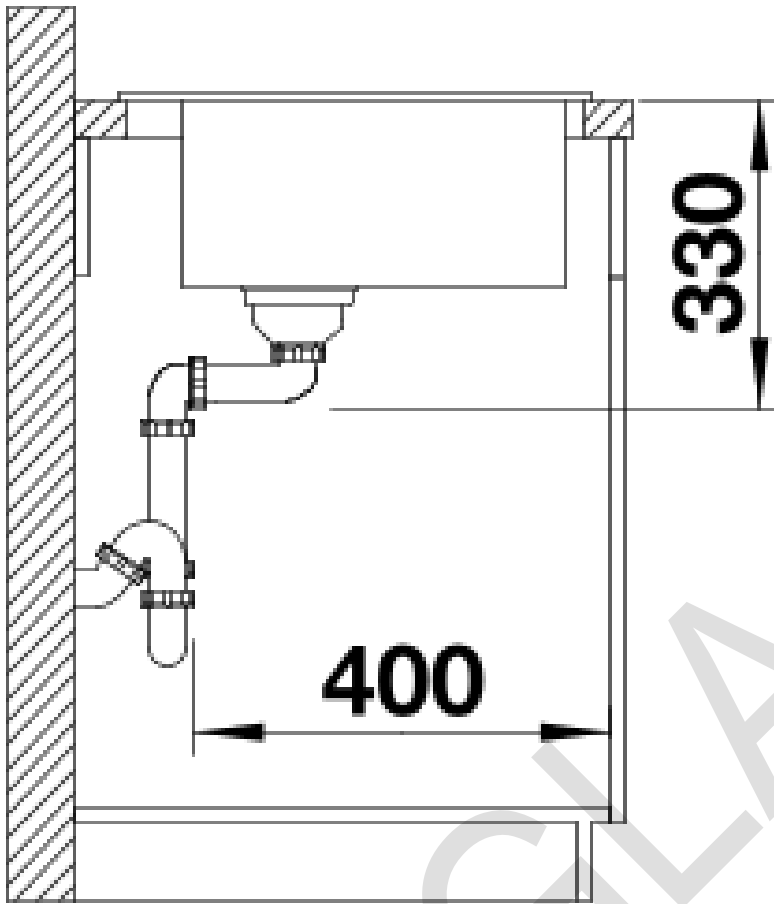

Color

Available color:
SILGRANIT alu metallic

Planning information

- Special fixing elements are required for under mount installation.

Scope of supply

- waste kit with space-saving pipe
- 3 ½" basket strainer

Details

Top view

Cut-out

Front view

Side view

PBANGLA.NET