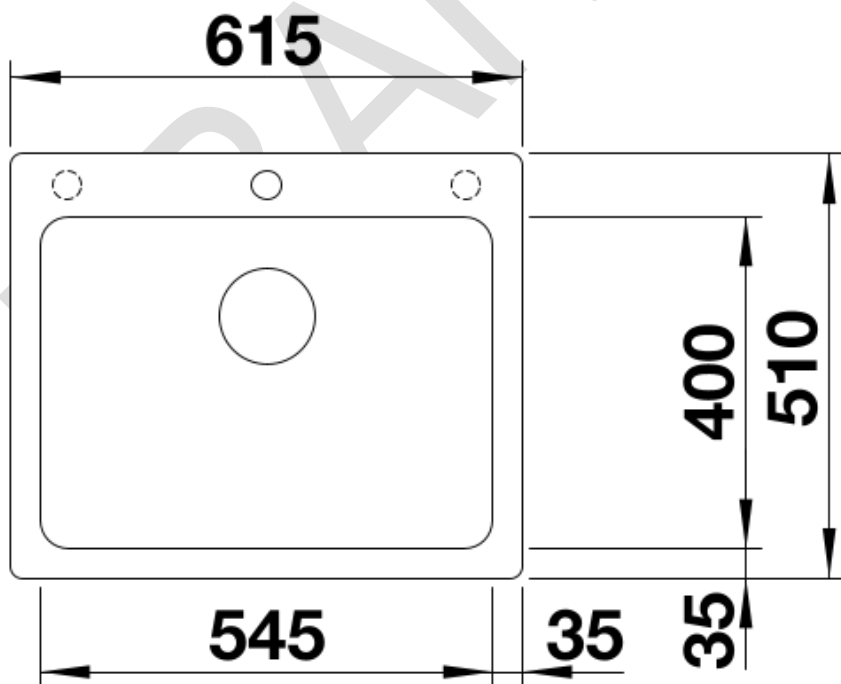

Color

Available color:
SILGRANIT White

Planning information

- Special fixing elements are required for under mount installation.

Scope of supply

- waste kit with space-saving pipe
- 3 ½" basket strainer

Details

Top view

Cut-out

Front view

Side view

PBANGLA.NET