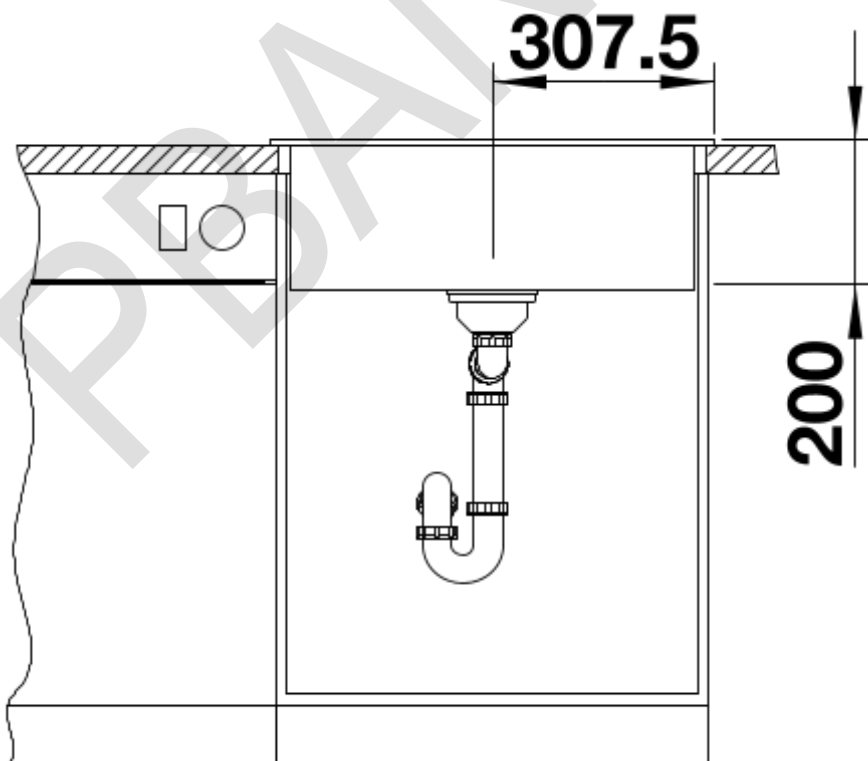

Color

Available color:
SILGRANIT White

Planning information

- Special fixing elements are required for under mount installation.

Scope of supply

- waste kit with space-saving pipe
- 3 ½" basket strainer

Details

Top view

Cut-out

Front view

Side view

PBANGLA.NET