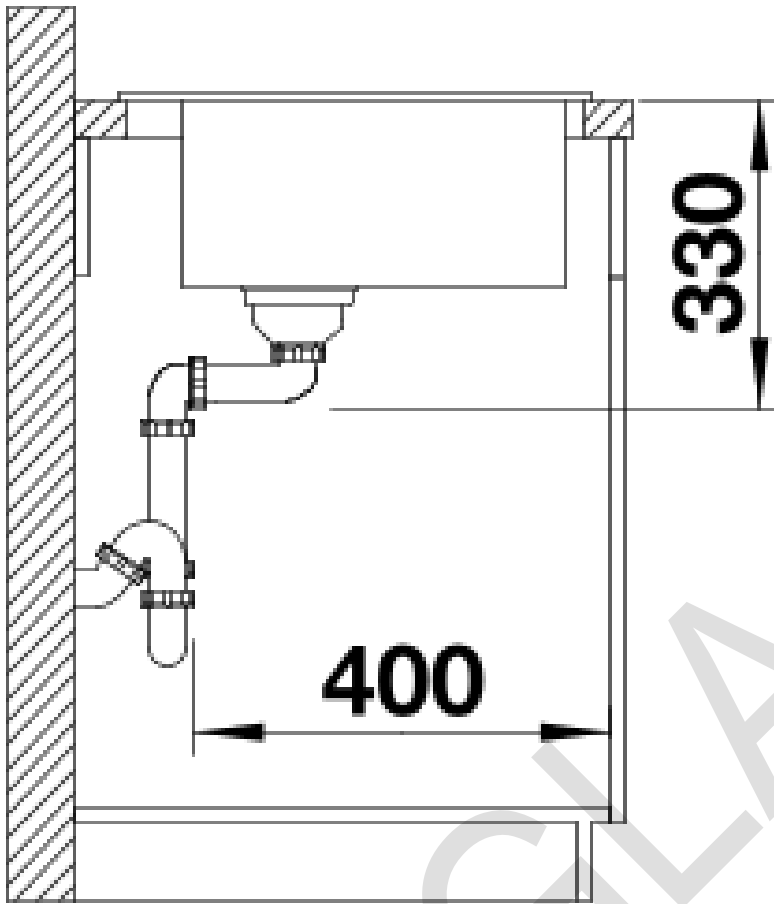

Color

Available color:
SILGRANIT White

Planning information

- Special fixing elements are required for under mount installation.

Scope of supply

- waste kit with space-saving pipe
- 3 ½" basket strainer

Details

Top view

Cut-out

Front view

Side view

PBANGLA.NET