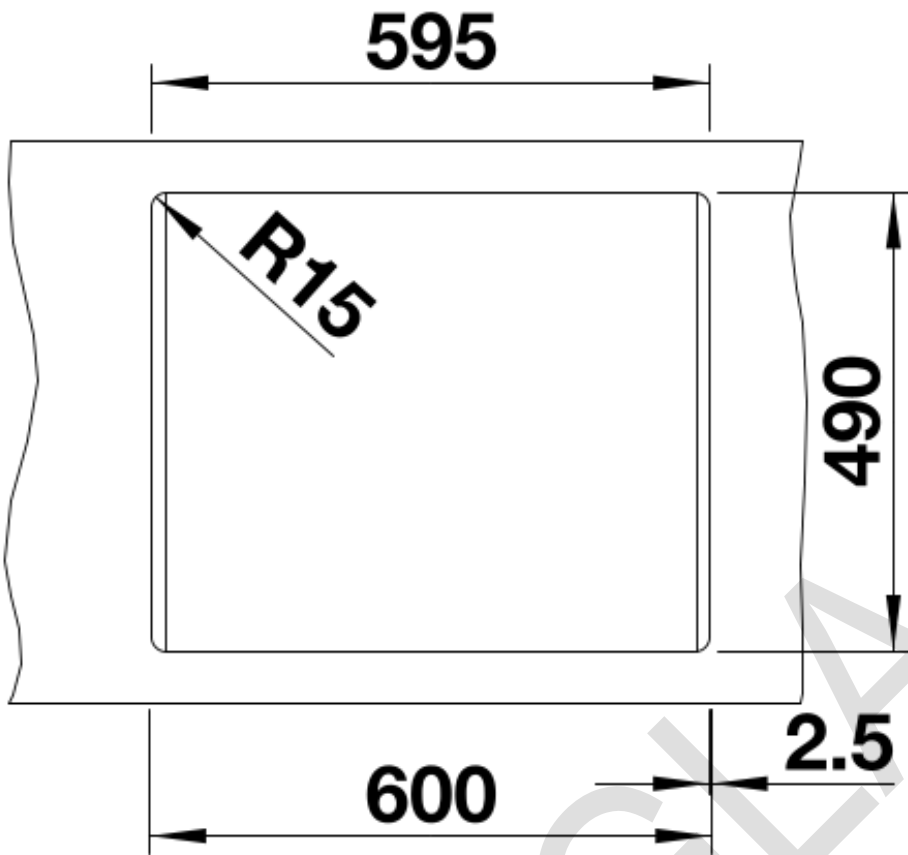

Color

Available color:
SILGRANIT White

Planning information

- Special fixing elements are required for under mount installation.

Scope of supply

- waste kit with space-saving pipe
- 3 ½" basket strainer

Details

Top view

Cut-out

Front view

Side view

PBANGLA.NET