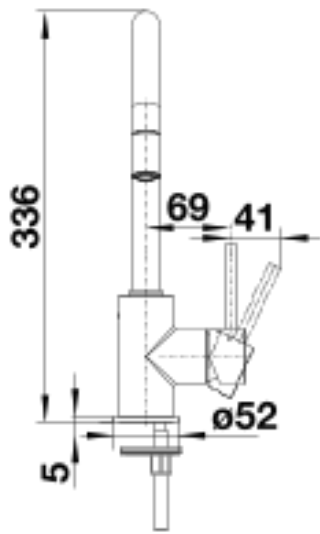

## Scope of supply

---

- 360° swivel spout for greater reach
- Ø 35 mm tap hole required
- With ceramic disk cartridge
- Flexible connector pipes, 350 mm long and 3/8" nut for particularly easy installation
- Nylon-sheathed spray hose
- Patented jet regulator for markedly reduced scaling
- Stabilization plate to increase the stability of the tap when fitted in stainless steel sinks
- With non-return valve and thus guaranteed against reflux in accordance with EN 1717
- LGA approved
- DVGW approved

## Swivel range

Side view hand gear 2D

Side view