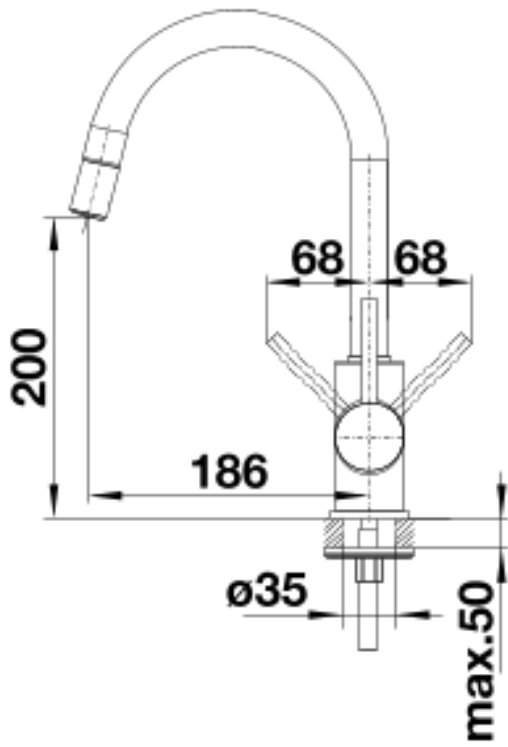

## Product information sheet MIDA-S

Item no. 569.10.800

## Scope of supply

---

- 360° swivel spout for greater reach
- Ø 35 mm tap hole required
- With ceramic disk cartridge
- Flexible connector pipes, 350 mm long and 3/8" nut for particularly easy installation
- Nylon-sheathed spray hose
- Patented jet regulator for markedly reduced scaling
- Stabilization plate to increase the stability of the tap when fitted in stainless steel sinks
- With non-return valve and thus guaranteed against reflux in accordance with EN 1717
- LGA approved
- DVGW approved

## Swivel range

Side view hand gear 2D

Side view