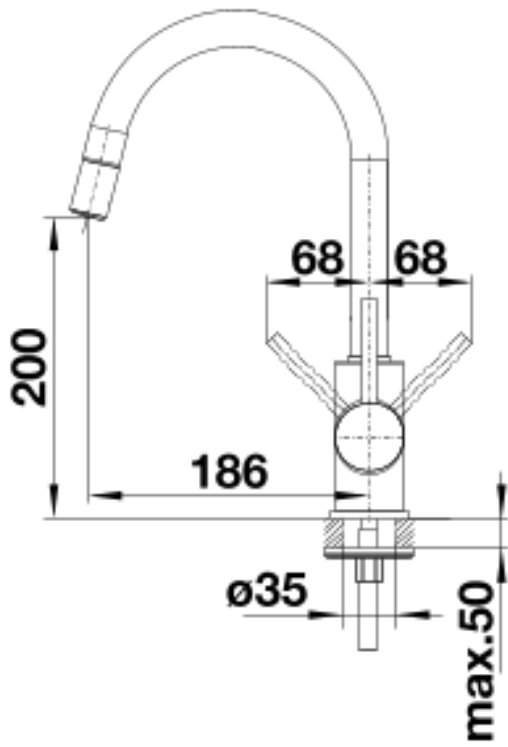

## Scope of supply

---

- 360° swivel spout for greater reach
- Ø 35 mm tap hole required
- With ceramic disk cartridge
- Flexible connector pipes, 350 mm long and 3/8" nut for particularly easy installation
- Nylon-sheathed spray hose
- Patented jet regulator for markedly reduced scaling
- Stabilization plate to increase the stability of the tap when fitted in stainless steel sinks
- With non-return valve and thus guaranteed against reflux in accordance with EN 1717
- LGA approved
- DVGW approved

## Swivel range

Side view hand gear 2D

Side view