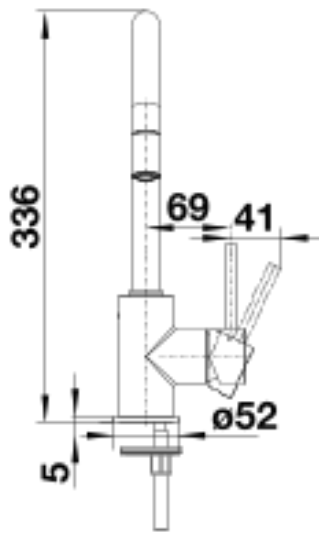

## Scope of supply

---

- 360° swivel spout for greater reach
- Ø 35 mm tap hole required
- With ceramic disk cartridge
- Flexible connector pipes, 350 mm long and 3/8" nut for particularly easy installation
- Nylon-sheathed spray hose
- Patented jet regulator for markedly reduced scaling
- Stabilization plate to increase the stability of the tap when fitted in stainless steel sinks
- With non-return valve and thus guaranteed against reflux in accordance with EN 1717
- LGA approved
- DVGW approved

## Swivel range

Side view hand gear 2D

Side view