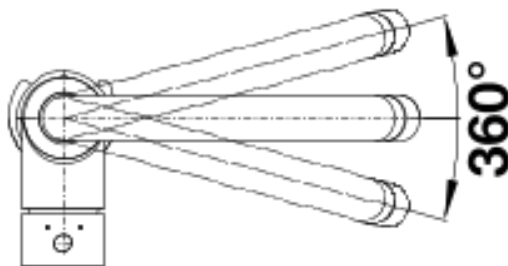

## Scope of supply

---

- 360° swivel spout for greater reach
- Ø 35 mm tap hole required
- With ceramic disk cartridge
- Flexible connector pipes, 350 mm long and 3/8" nut for particularly easy installation
- Nylon-sheathed spray hose
- Patented jet regulator for markedly reduced scaling
- Stabilization plate to increase the stability of the tap when fitted in stainless steel sinks
- With non-return valve and thus guaranteed against reflux in accordance with EN 1717
- LGA approved
- DVGW approved

## Swivel range

Side view hand gear 2D

Side view