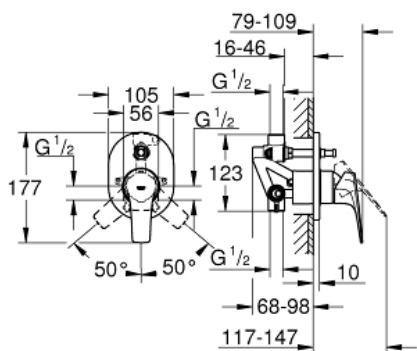

BAUFLOW  
Single-lever bath mixer  
MODEL # 29045000

Pure Freude  
an Wasser

GROHE

**Product Description:**  
**BAUFLOW**  
Single-lever bath mixer

**Standard Specification:**  
concealed installation  
consisting of:  
set for final installation  
concealed body (32 963 001)  
metal lever  
**GROHE Longlife** 46 mm ceramic cartridge  
**GROHE StarLight** chrome finish  
adjustable flow rate limiter  
adjustable minimum flow rate approx. 2.5 l/min  
automatic diverter: bath/shower  
escutcheon and shaft sealing  
optional temperature limiter

**Color:**  
□ 29045000 chrome